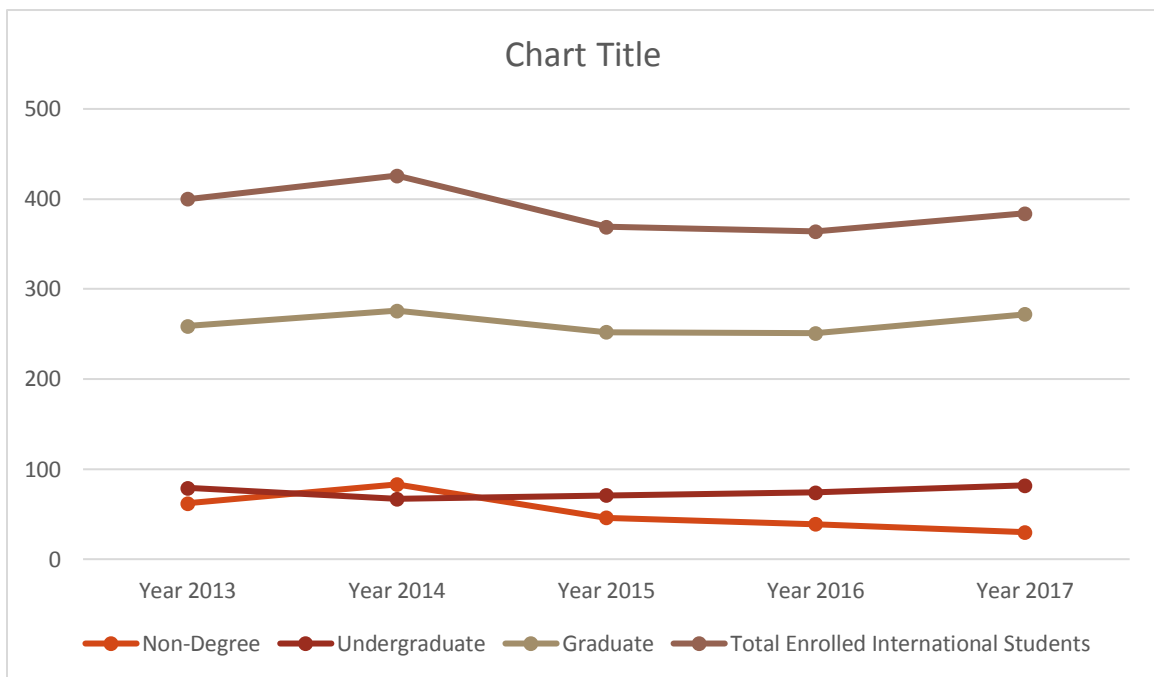

TOTAL ENROLLED INTERNATIONAL STUDENTS

| Year | 2013 | 2014 | 2015 | 2016 | 2017 |
|-------------------------|------|------|------|------|------|
| Undergraduate | 79 | 67 | 71 | 74 | 82 |
| Graduate | 259 | 276 | 252 | 251 | 272 |
| Non-Degree | 62 | 83 | 46 | 39 | 30 |
| Total Enrollment | 400 | 426 | 369 | 364 | 384 |

***NOTE: Non-Degree Seeking do not include Intensive English Language students.**